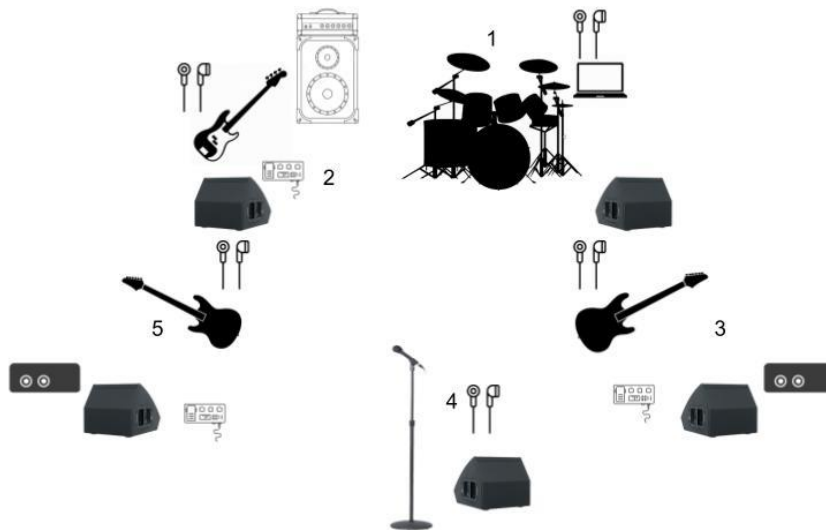

DEWATARAYA TECHNICAL RIDER

NAME	POSITION	EQUIPMENT(S) USED	EQUIPMENT(S) REQUIRED	REMARK(S)
1 Emei	Drums	<ul style="list-style-type: none"> Sequence (Laptop + Audio Interface) 	<ul style="list-style-type: none"> Drum Set Stand for Laptop + Audio Interface Mixer for IEM Monitoring 	<ul style="list-style-type: none"> Requires power socket/supply.
2 Hakim	Bass	<ul style="list-style-type: none"> Bass Guitar (Ibanez) Pedalboard 	<ul style="list-style-type: none"> Bass Amplifier DI Box Wedge for Stage Monitoring 	<ul style="list-style-type: none"> Requires power socket/supply Bass Amp for stage monitoring
3 Najmi	Guitar 1	<ul style="list-style-type: none"> Guitar (Schecter) Processing Unit/Multi-effects (Mooer GE 200) 	<ul style="list-style-type: none"> DI Box Wedge for Stage Monitoring 	<ul style="list-style-type: none"> Requires power socket/supply Using guitar amplifier's RETURN for stage monitoring
4 Nawi	Vocal	<ul style="list-style-type: none"> Shure SM58 	<ul style="list-style-type: none"> Microphone Stand Wedge for Stage Monitoring 	<ul style="list-style-type: none"> Provide monitoring through IEM if possible.
5 Aqmal	Guitar 2	<ul style="list-style-type: none"> Guitar (Godin) Processing Unit/Multi-effects (Line 6 HX Stomp) 	<ul style="list-style-type: none"> DI Box Wedge for Stage Monitoring 	<ul style="list-style-type: none"> Requires power socket/supply Using guitar amplifier's RETURN for stage monitoring

Input Patch List

Channel	Instrument	Mic/DI
1	Overhead L	Sennheiser e614
2	Overhead R	Sennheiser e614
3	HiHat	Sennheiser e614
4	Snare Top	Shure SM57
5	Snare Bottom	Shure SM57
6	Tom	Sennheiser e604
7	Floor Tom	AKG D112/ Sennheiser e604
8	Kick In	Sennheiser e901
9	Kick Out	Shure Beta 52a
10	Click	DI Box
11	Sequence L	Stereo DI Box
12	Sequence R	
13	Bass	DI Box
14	Guitar L (Najmi)	DI Box
15	Guitar R (Aqmal)	DI Box
16	Main Vocals	Shure SM58